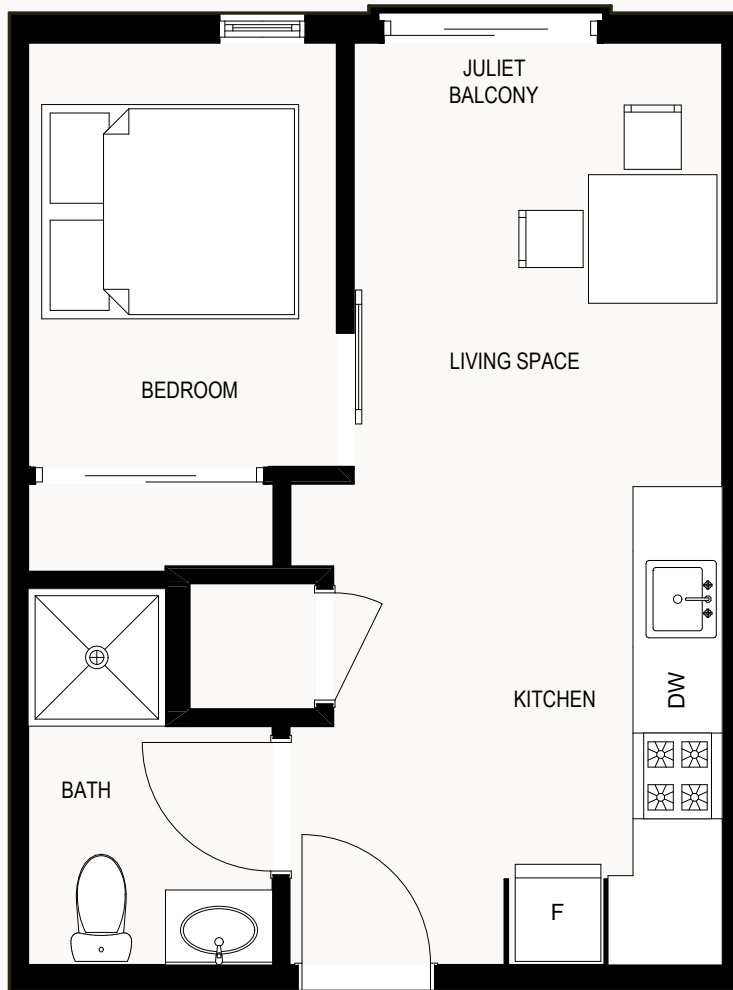

Home No

204, 205, 206,
304, 305, 306,
404, 405, 406,
504, 505, 506

1 Bed

Sq Ft: 385

FREMONT VILLAGE

♦ APARTMENTS ♦

4316 FREMONT AVE N, SEATTLE

FREMONTVILLAGEAPARTMENTS@AGMREALESTATEGROUP.COM